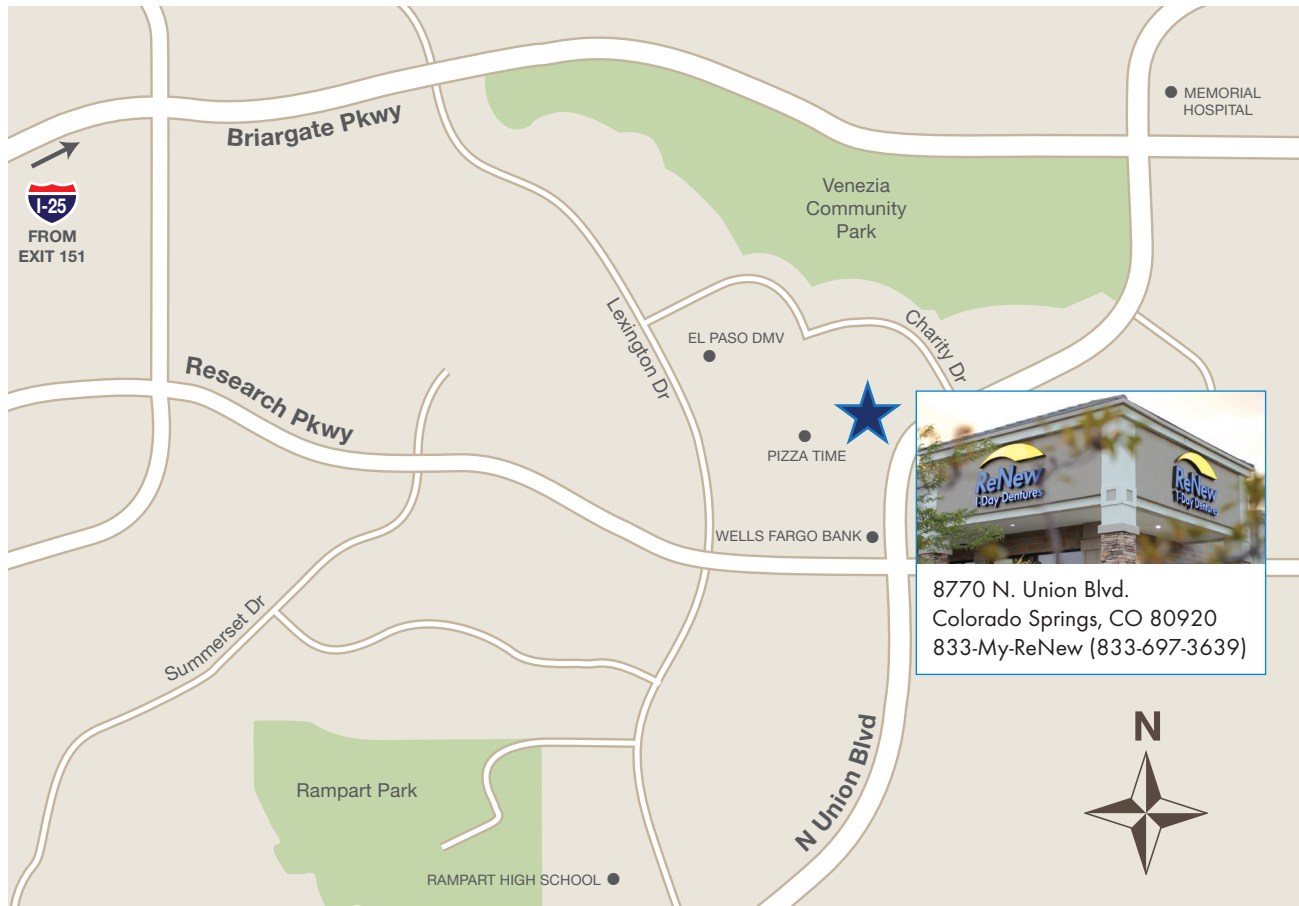

# ReNew Colorado Springs

## Directions to 8770 N Union Blvd:

- + Take I-25 to Exit 151 - head EAST
- + Merge onto Briargate Parkway
- + Turn Right onto N Union Blvd.
- + 8770 N Union Blvd will be on your Right (If you hit Research Pkwy, you've gone too far)