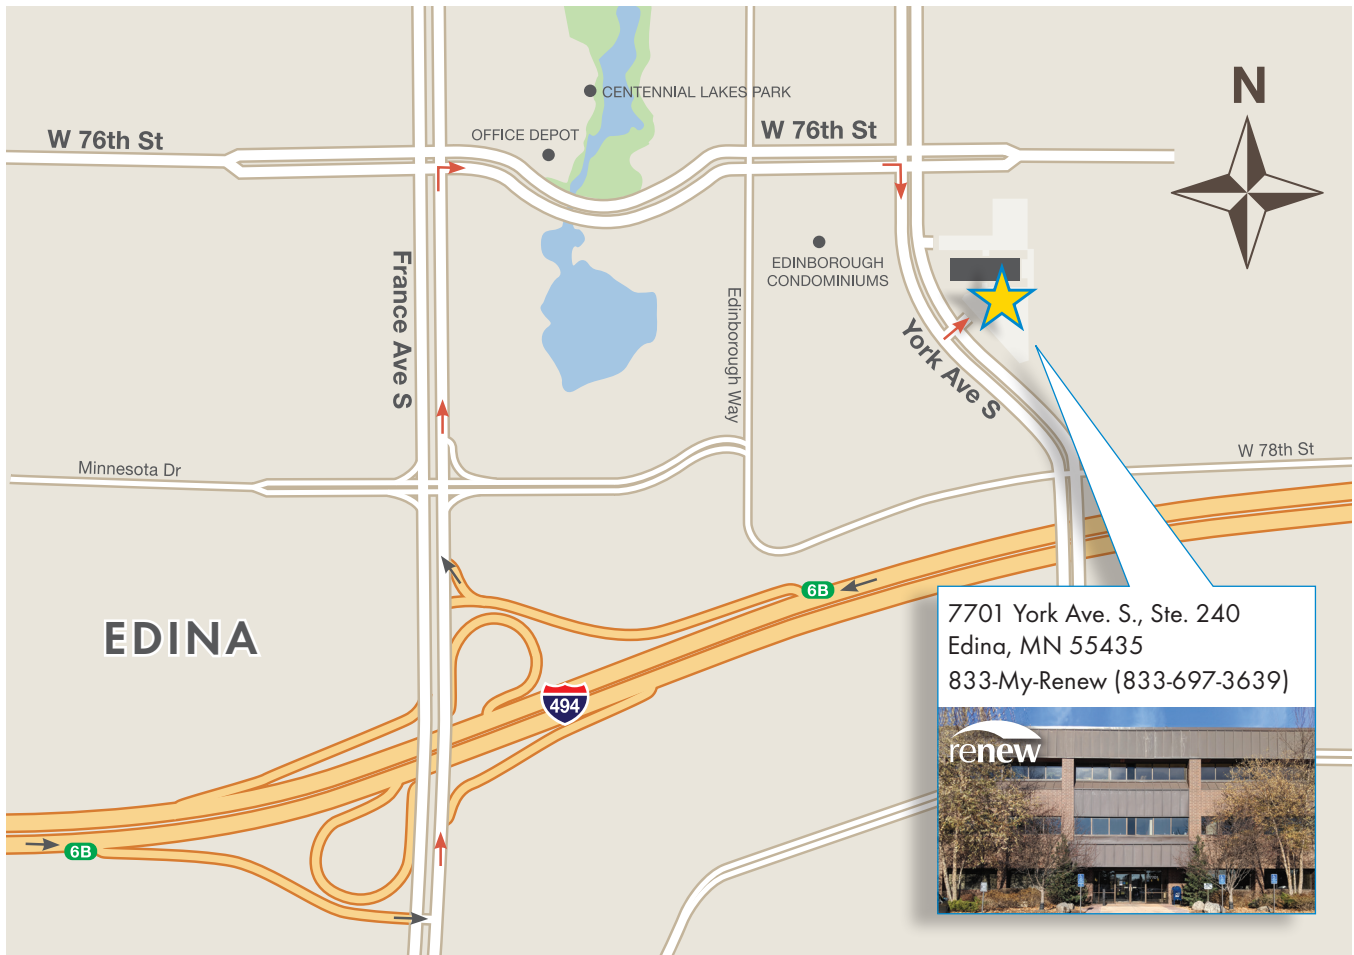

# Renew | Minneapolis

## Driving directions to 7701 York Ave S

Renew is located one half mile East of France Ave S on the second floor of the York Place office building. There is plenty of free parking on both sides of the building.

- + From I-494 (East or West) take Exit 6B/France Ave
- + Go North on France Ave S for 0.5 miles to 76th Street
- + Go East on 76th for .04 miles to York Ave S
- + Go South on York Ave S for 0.1 miles
- + Turn left into the York Place parking lot at 7701 York Ave S
- + Renew is on the second floor in suite 240